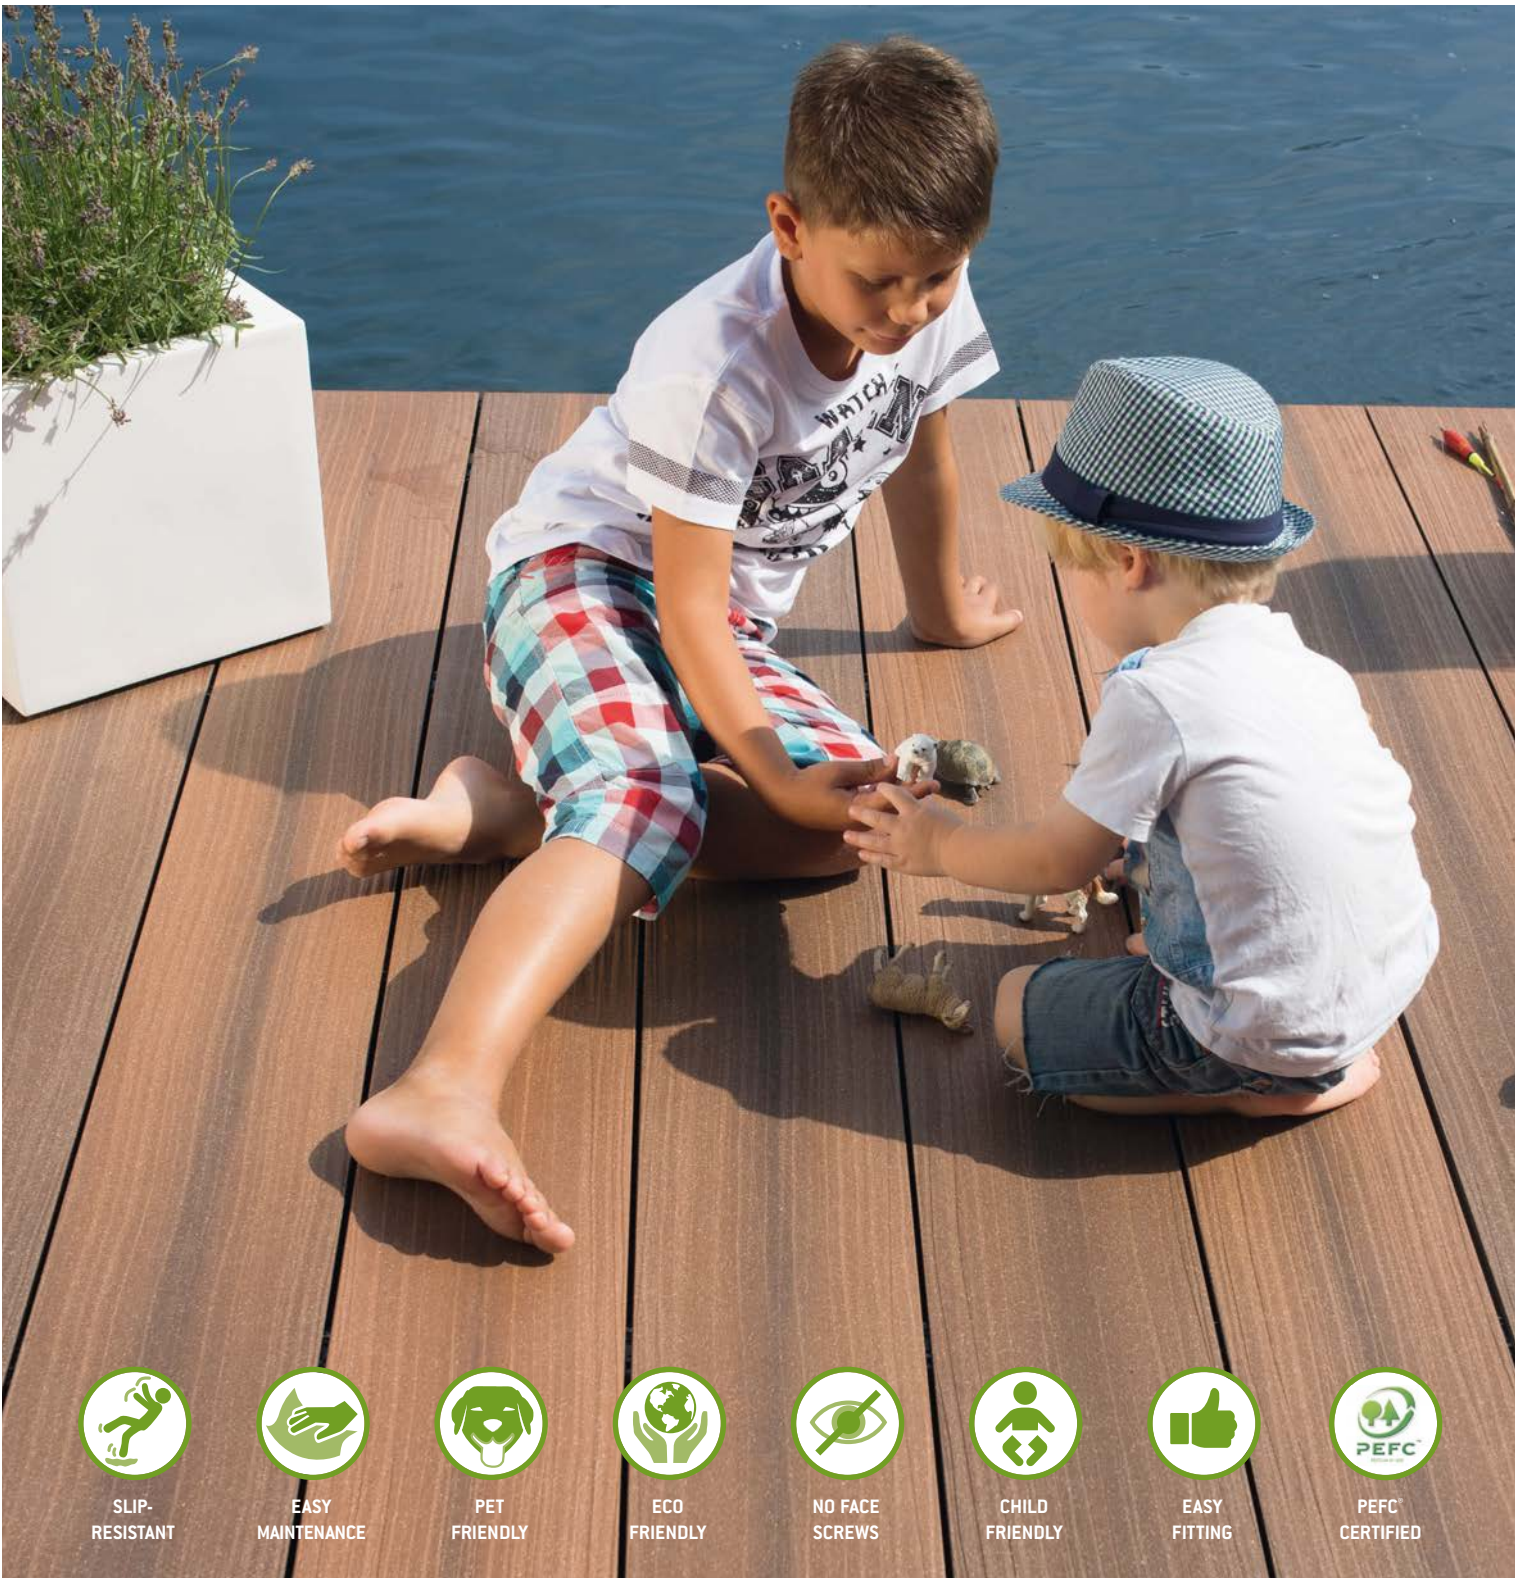

TruDeck®
Silver Ash

SLIP-
RESISTANT

EASY
MAINTENANCE

PET
FRIENDLY

ECO
FRIENDLY

NO FACE
SCREWS

CHILD
FRIENDLY

EASY
FITTING